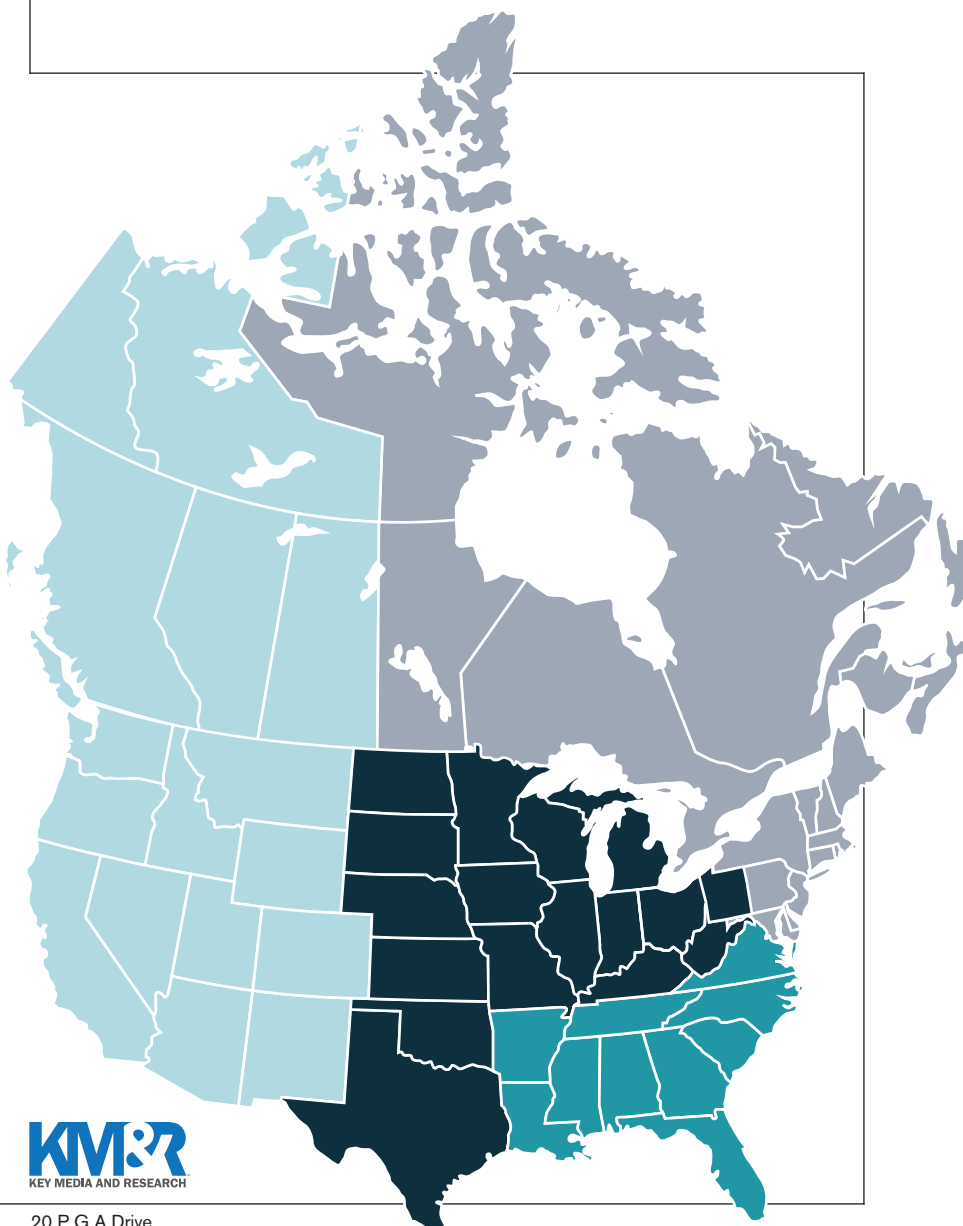

KEY SALES MANAGERS BY TERRITORY

20 P G A Drive
Suite 201
Stafford, VA 22554, USA
540/720-5584
www.keymediaresearch.com
info@keymediaresearch.com

Northeast States

Josh Lentz

613 Emory Dr.
Snohomish, WA 98290
Tel: 360/563-4936
Fax: 888/786-8777
jlentz@glass.com

Midwest States

Lisa Naugle

Associate Publisher
664 N. Peoria St.
Suite 1N
Chicago, IL 60642
Tel: 312/850-0899
Fax: 312/277-2912
lnaugle@glass.com

Southeast States

Scott Rickles

1005 Lee St.
Milton, GA 30004
Tel: 770/664-4567
Fax: 770/740-1399
srickles@glass.com

Europe

Patrick Connolly

99 Kings Rd.
Westcliff on Sea
Essex SSO 8PH
England
Tel: 44-1-702-477341
Fax: 44-1-702-477559
patco@glass.com

West Coast, Canada, Australia and New Zealand

Josh Lentz

613 Emory Dr.
Snohomish, WA 98290
Tel: 360/563-4936
Fax: 888/786-8777
jlentz@glass.com

Asia and South America

Casey Flores

144 Penn Avenue
Pittsburgh, PA 15210
Tel: 540/602-3268
cflores@glass.com

Classifieds/Suppliers Guide

Erin Harris

Tel: 540/602-3250
Fax: 540/720-5687
eharris@glass.com

All others

Debra Levy

Please contact the
publisher directly at
540/602-3282
or deb@glass.com